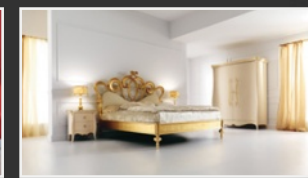

03311 Bed : 180 x 205 x H120 cm | Bedside commode : 46 x 38 x H65 cm | Wardrobe 6 doors : 280 x 60 x H220 cm