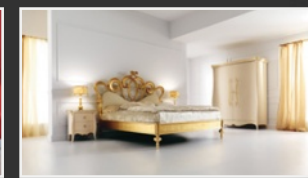

03301 Bed : 165x 205 x H90 cm | Bedside commode : 53 x 37 x H61 cm | Dressers 5 drawers : 69 x 49 x H122 cm | Chest of drawers : 140 x 57 x H80 cm | Mirror : 125 x H120 cm