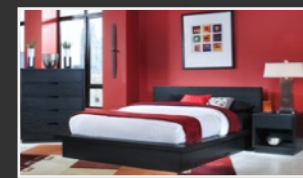

03301 Bed : 165x 205 x H90 cm | Bedside commode : 53 x 37 x H61 cm | Dressers 5 drawers : 69 x 49 x H122 cm | Chest of drawers : 140 x 57 x H80 cm | Mirror : 125 x H120 cm