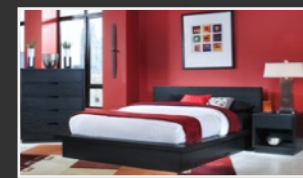

03305 Bed : 171 x 200 x H154 cm | Bedside commode : 58 x 42 x H65 cm | Coffee table : 45 x H75 cm | Chest of drawers : 150 x 50 x H80 cm | Mirror : 65 x H100 cm