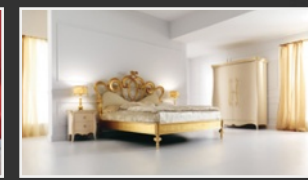

# Bedrooms

03301 Bed : 165x 205 x H90 cm | Bedside commode : 53 x 37 x H61 cm | Dressers 5 drawers : 69 x 49 x H122 cm | Chest of drawers : 140 x 57 x H80 cm | Mirror : 125 x H120 cm

03302 Bed : 205 x 205 x H96 cm | Bedside commode :65 x 36 x H57 cm |Cabinet 2 doors 3 drawers : 82 x 41 x H155 cm | Chest of drawers : 140 x 45 x H80 cm | Mirror : 90 x H110 cm