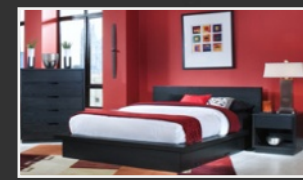

# Bedrooms

03301 Bed : 165x 205 x H90 cm | Bedside commode : 53 x 37 x H61 cm | Dressers 5 drawers : 69 x 49 x H122 cm | Chest of drawers : 140 x 57 x H80 cm | Mirror : 125 x H120 cm

03302 Bed : 205 x 205 x H96 cm | Bedside commode :65 x 36 x H57 cm |Cabinet 2 doors 3 drawers : 82 x 41 x H155 cm | Chest of drawers : 140 x 45 x H80 cm | Mirror : 90 x H110 cm