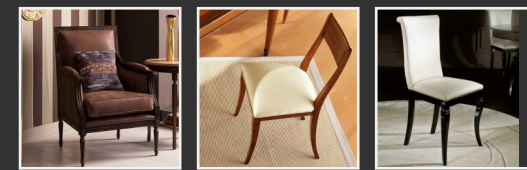

M

Furniture

Mobilusso

LUXURY HANDMADE FURNITURE & ANTIQUE – INTERIORS DESIGN

INTRO

- ▶ *All the products produced by MobiLusso are subjected to scrupulous processing and is followed with great care and attention. Each chair, armchair is the result of a perfect balance of technology and craftsmanship; by the important work of our craftsmen and expert workers ..*
- ▶ *Wood is dried before use, the wood mostly used is beech wood, The pieces are accurately milled in accordance with the design.*
- ▶ *The parts that make up the back or the front part of the frame are assembled, glued and correctly fitted; these processes are fundamental for product stability and to produce a long lasting solid structure.*
- ▶ *Surfaces must be homogenous without granules and the product must be practically flawless, so a great care is taken to obtain the appropriate smoothness to enhance the finishing process.*

Mobilusso furniture

Chairs | Armchairs

05507 - 50 x 45 x H95 cm

05508 - 54 x 65 x H103 cm

05509 - 57 x 54 x H149 cm

05510 - 50 x 47 x H92 cm

05541- 61 x 55 x H104 cm

05542 54 x 52 x H106 cm

05543 - 67 x 57 x H107 cm

05506 - 48 x 51 x H93 cm

05544 - 58 x 53 x H94 cm

05545 - 60 x 56 x H94 cm

05514A - 57 x 49 x H106 cm

05514 - 57 x 49 x H106 cm

05547 - 54 x 54 x H108 cm

05513 - 70 x 73 x H 97 cm

05515 - 70 x 73 x H 97 cm

05525 - 59 x 59 x H88 cm

05532- 69 x 64 x H97 cm Benche 69

05548 - 50 x 49 x H119 cm

05548A - 63 x 53 x H119 cm

05527 - 71 x 76 x H115 cm

05517 - 63 x 60 x H98 cm

05505 - 50 x 51 x H104 cm