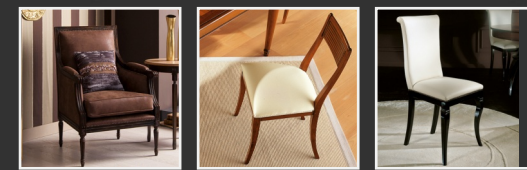

05507 - 50 x 45 x H95 cm