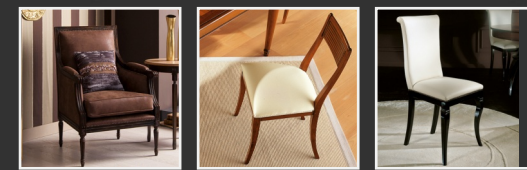

05550 - 53 x 47 x H114 cm