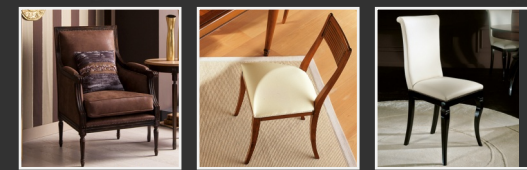

05506 - 48 x 51 x H93 cm